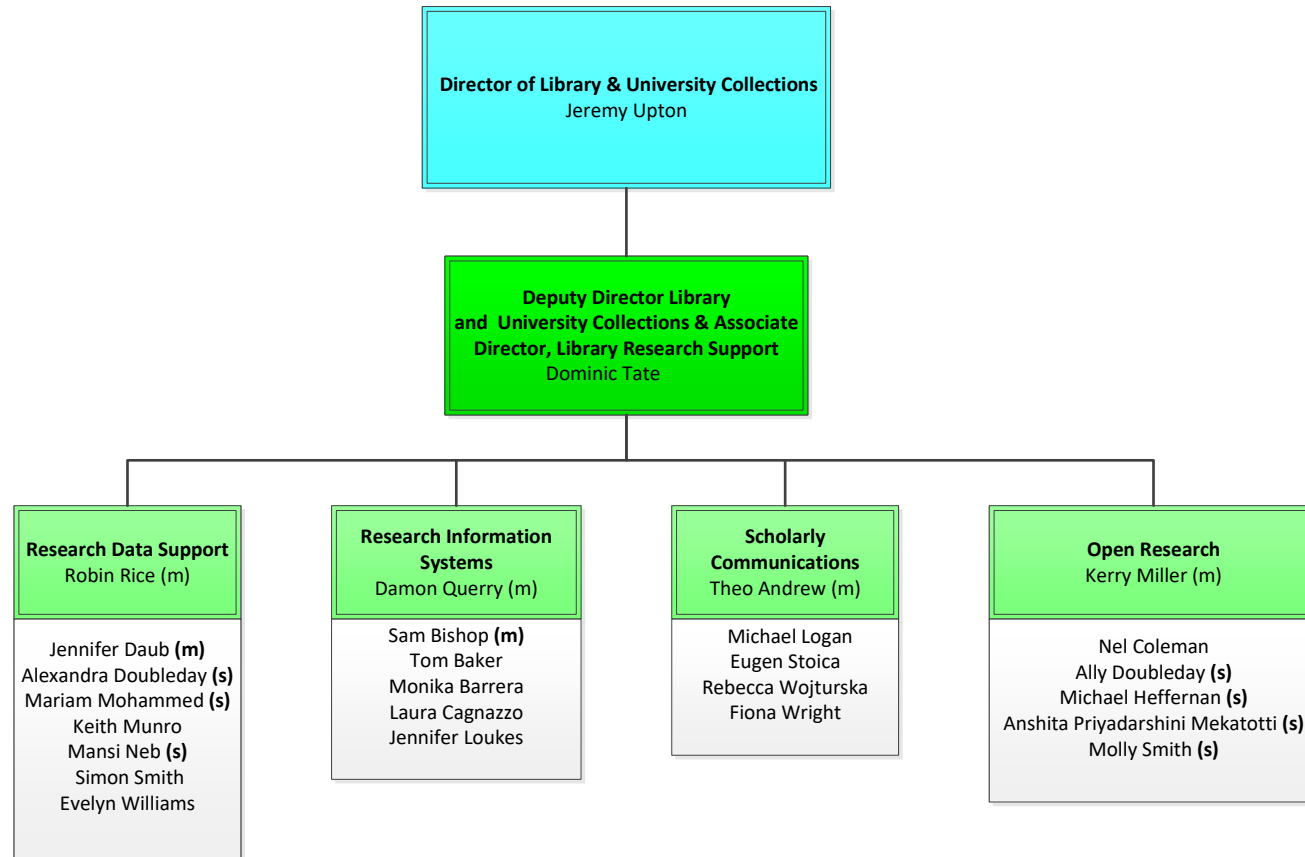

**Library Research Support
July 2026**

Key:
[m] Manager
[s] Student
[c] Contractor
[u] Unitemps
[se] Secondment