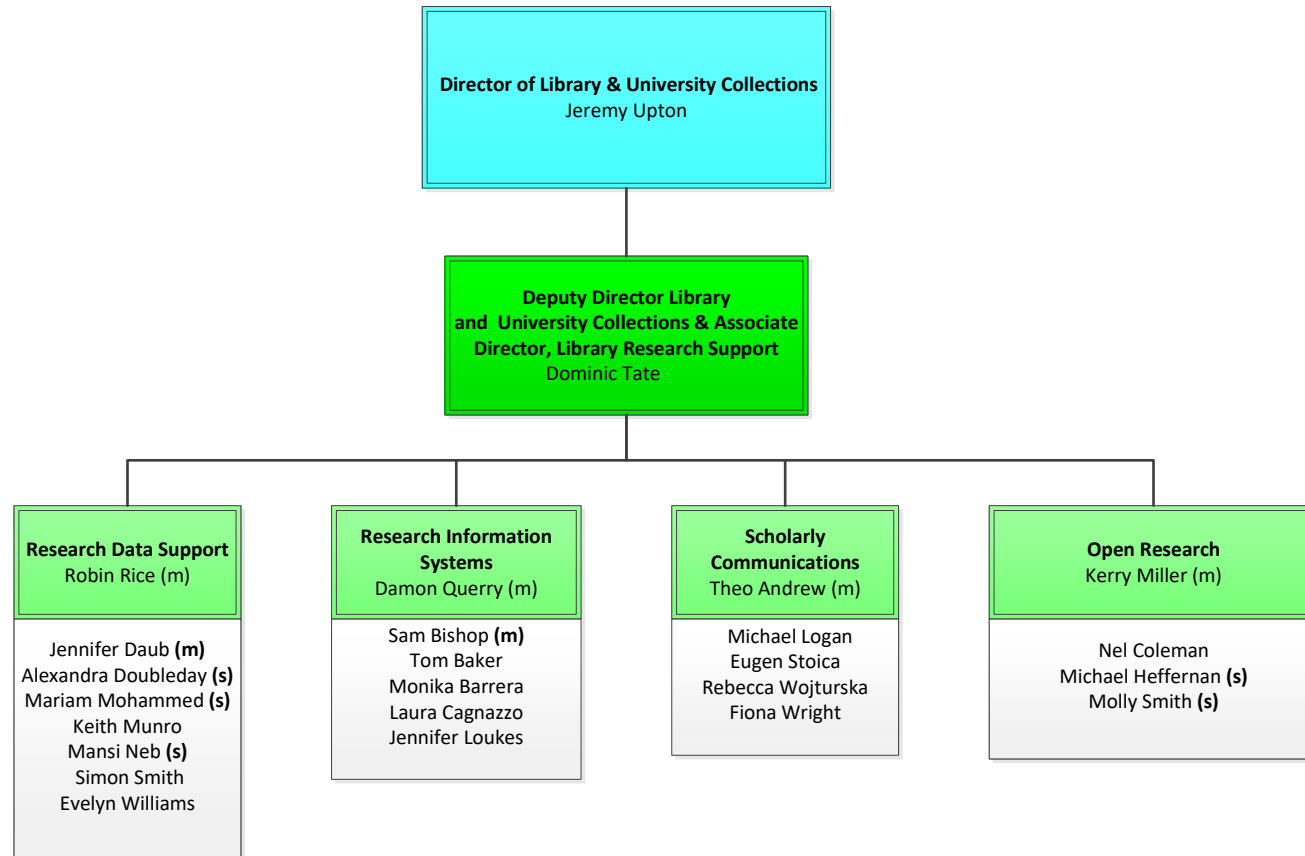

**Library Research Support
June 2026**

Key:
[m] Manager
[s] Student
[c] Contractor
[u] Unitemps
[se] Secondment