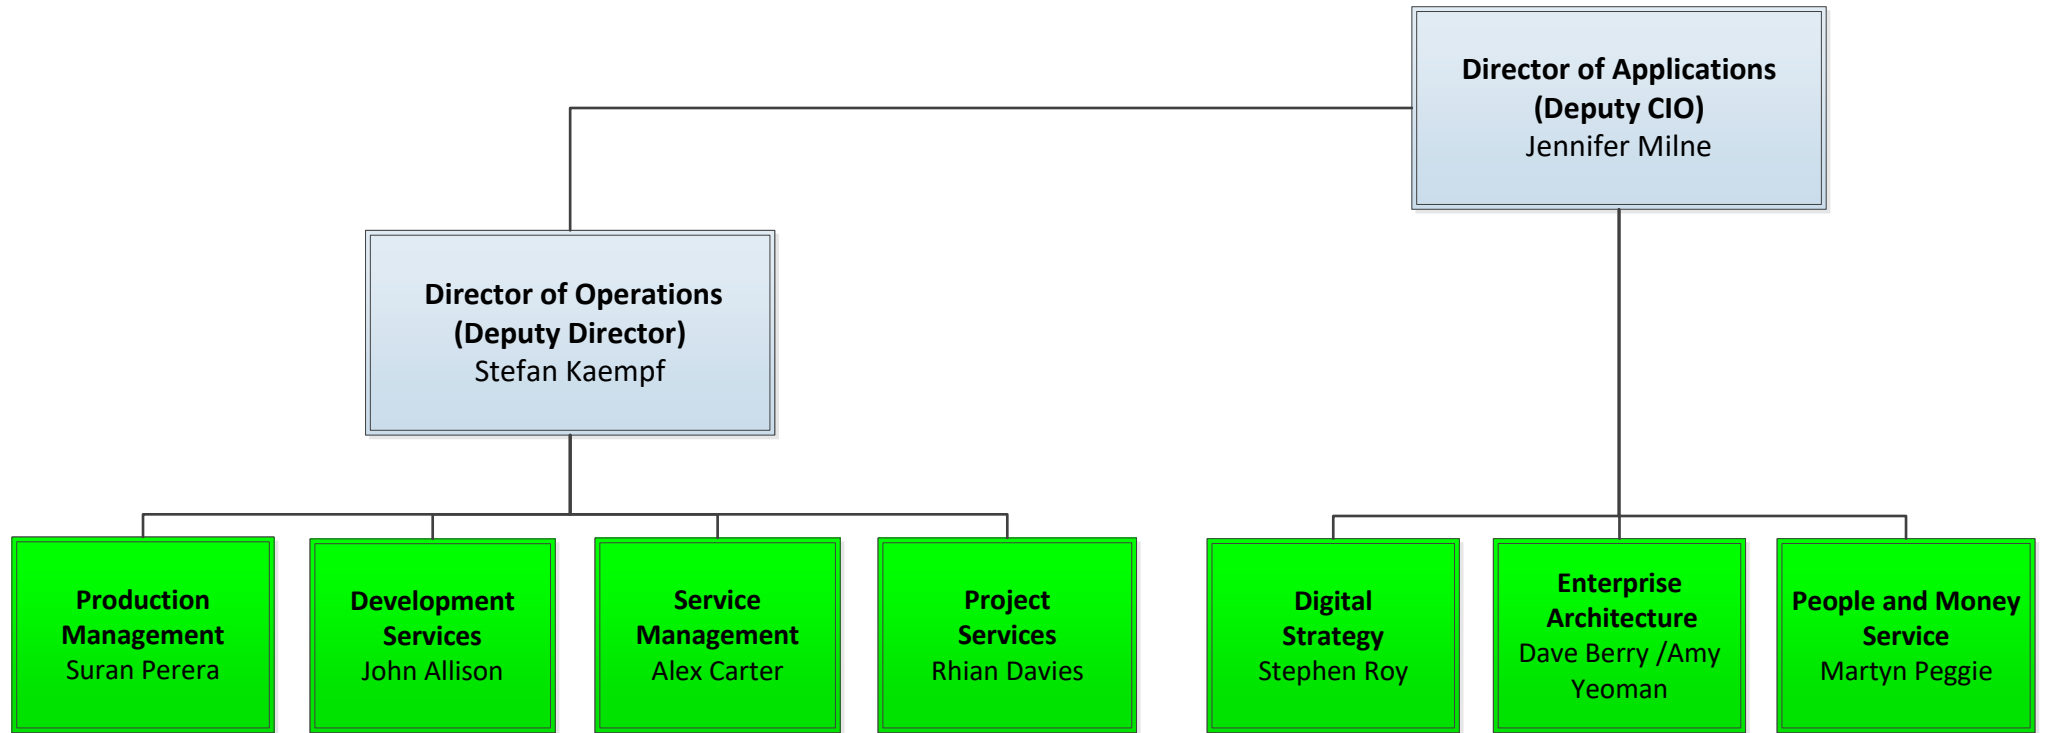

April 2026

Applications Directorate

**Director of Applications
(Deputy CIO)**
Jennifer Milne

**Director of Operations
(Deputy Director)**
Vacant

**Production
Management**
Suran Perera

**Applications Service Group –
CSG & SCE**
Adam Wheavil