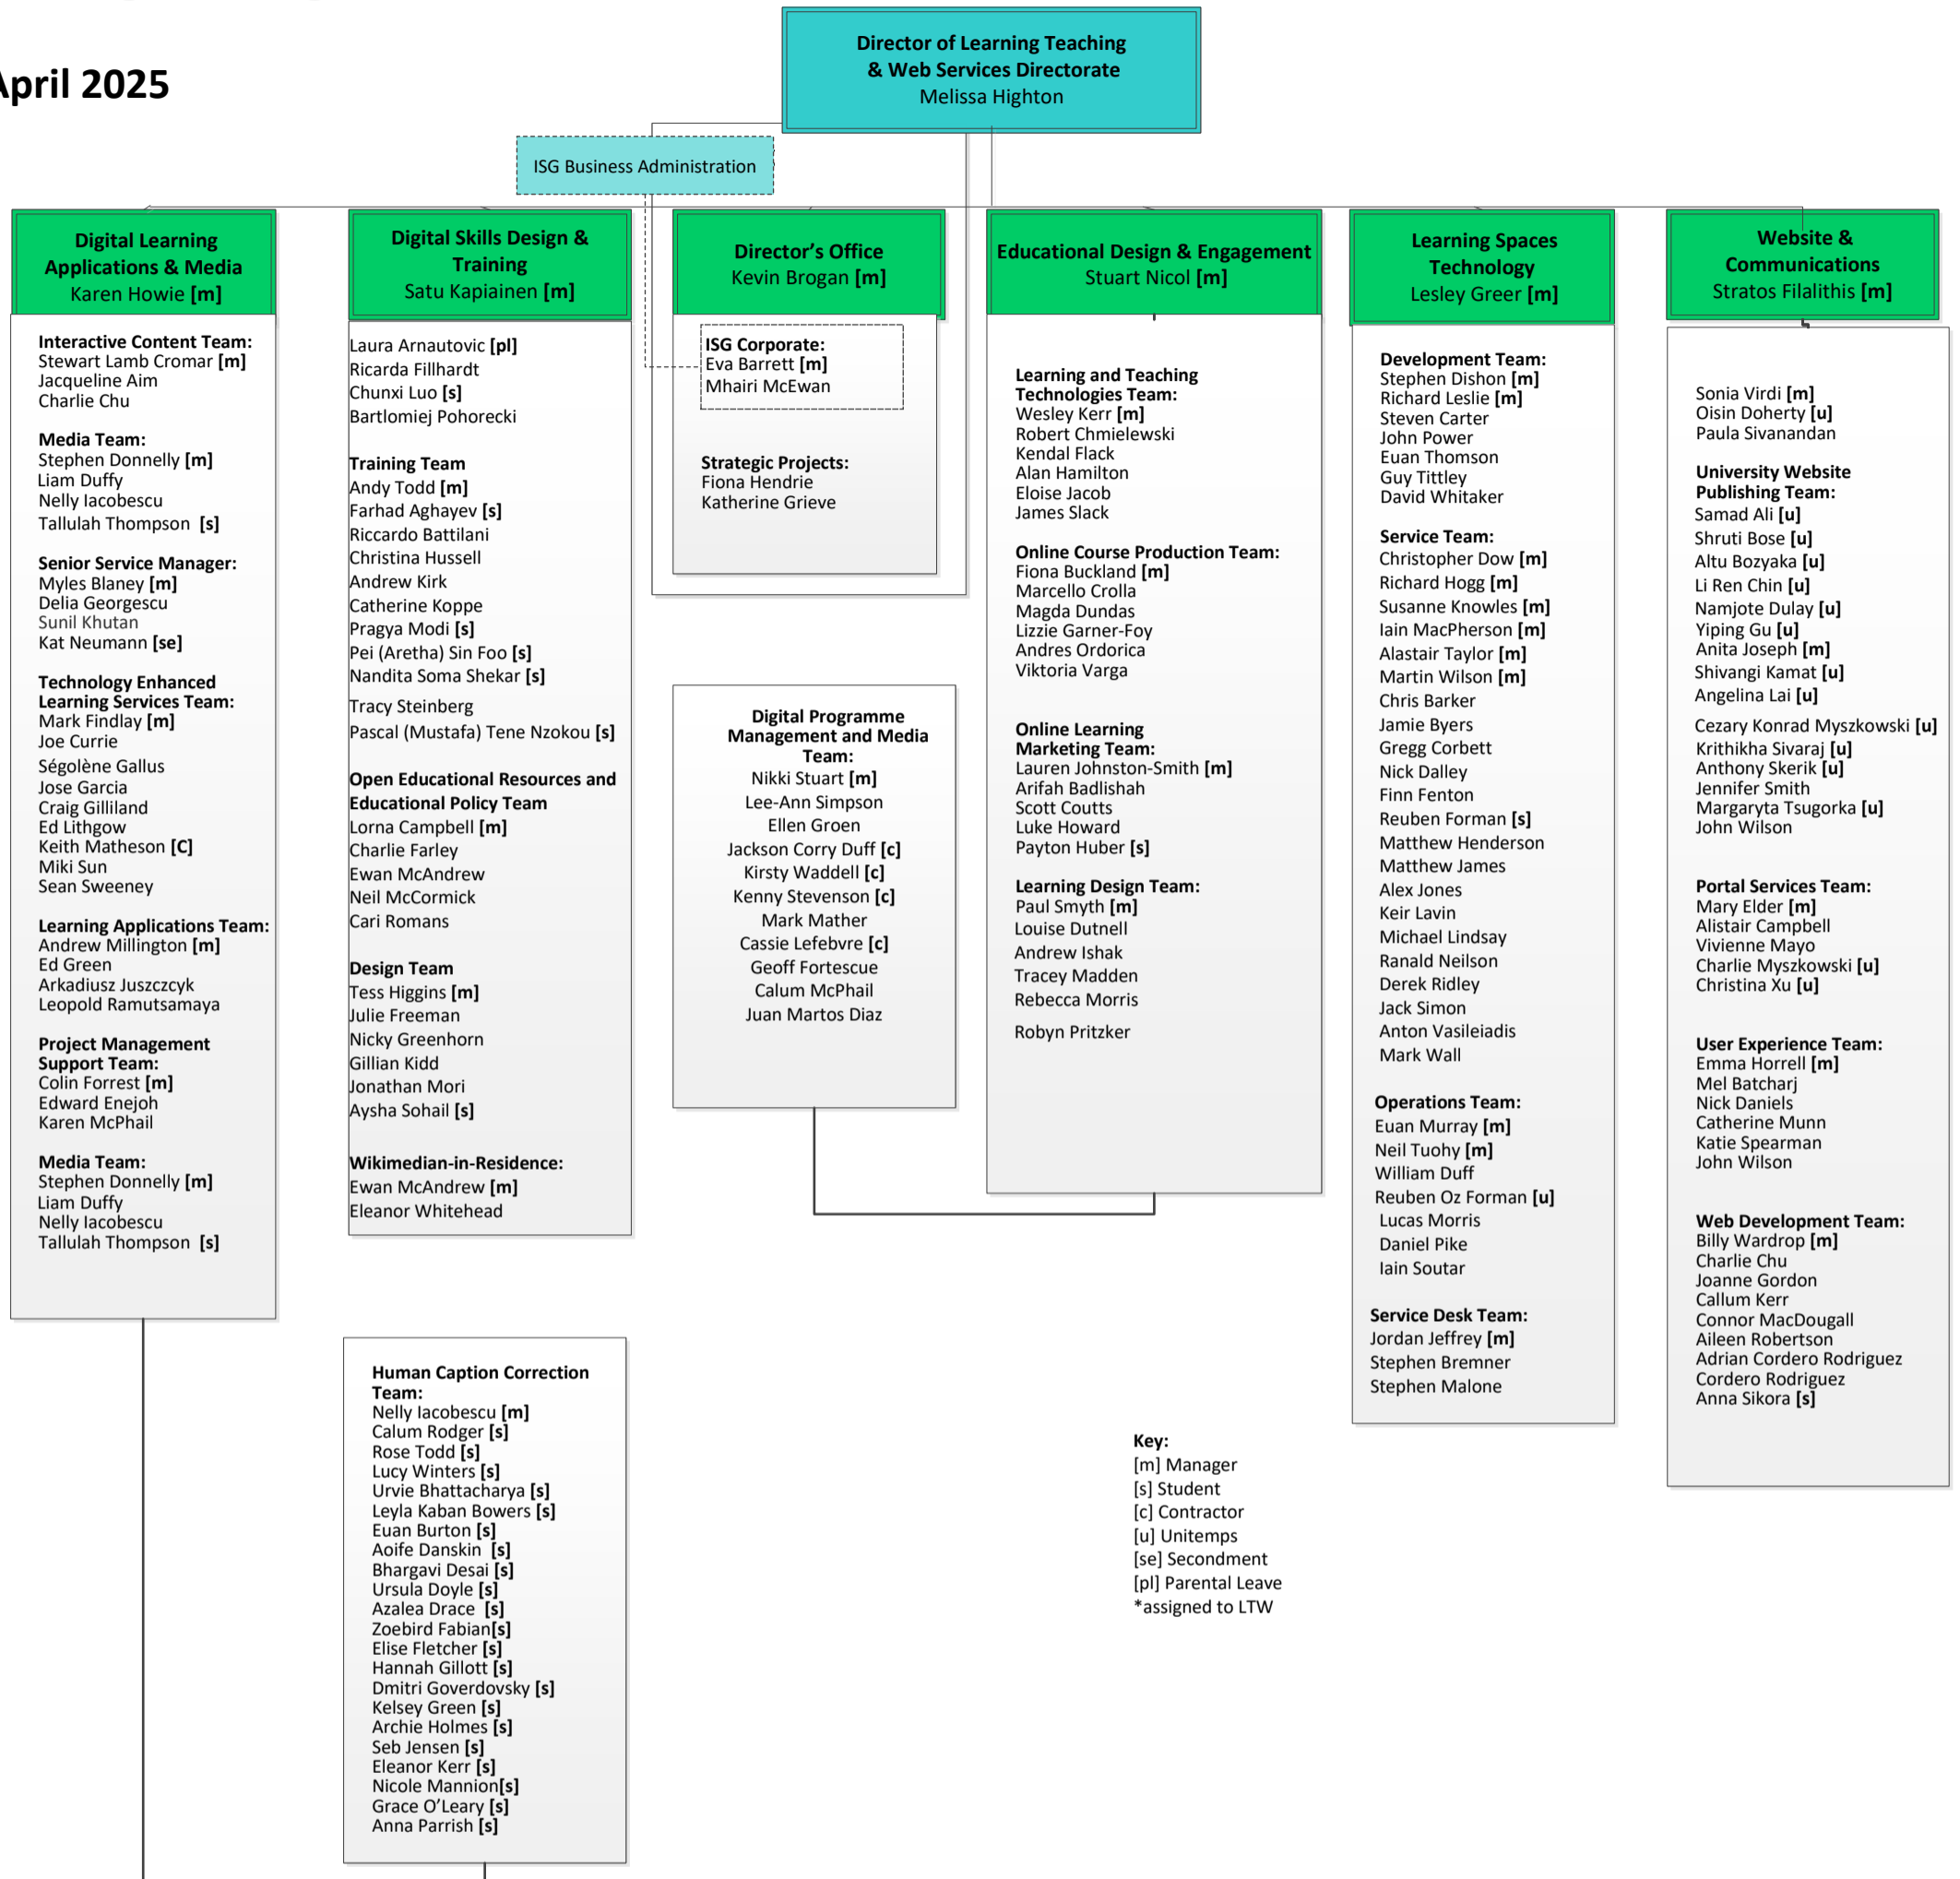

April 2025

Key:
 [m] Manager
 [s] Student
 [c] Contractor
 [u] Unitemps
 [se] Secondment
 [pl] Parental Leave
 *assigned to LTW