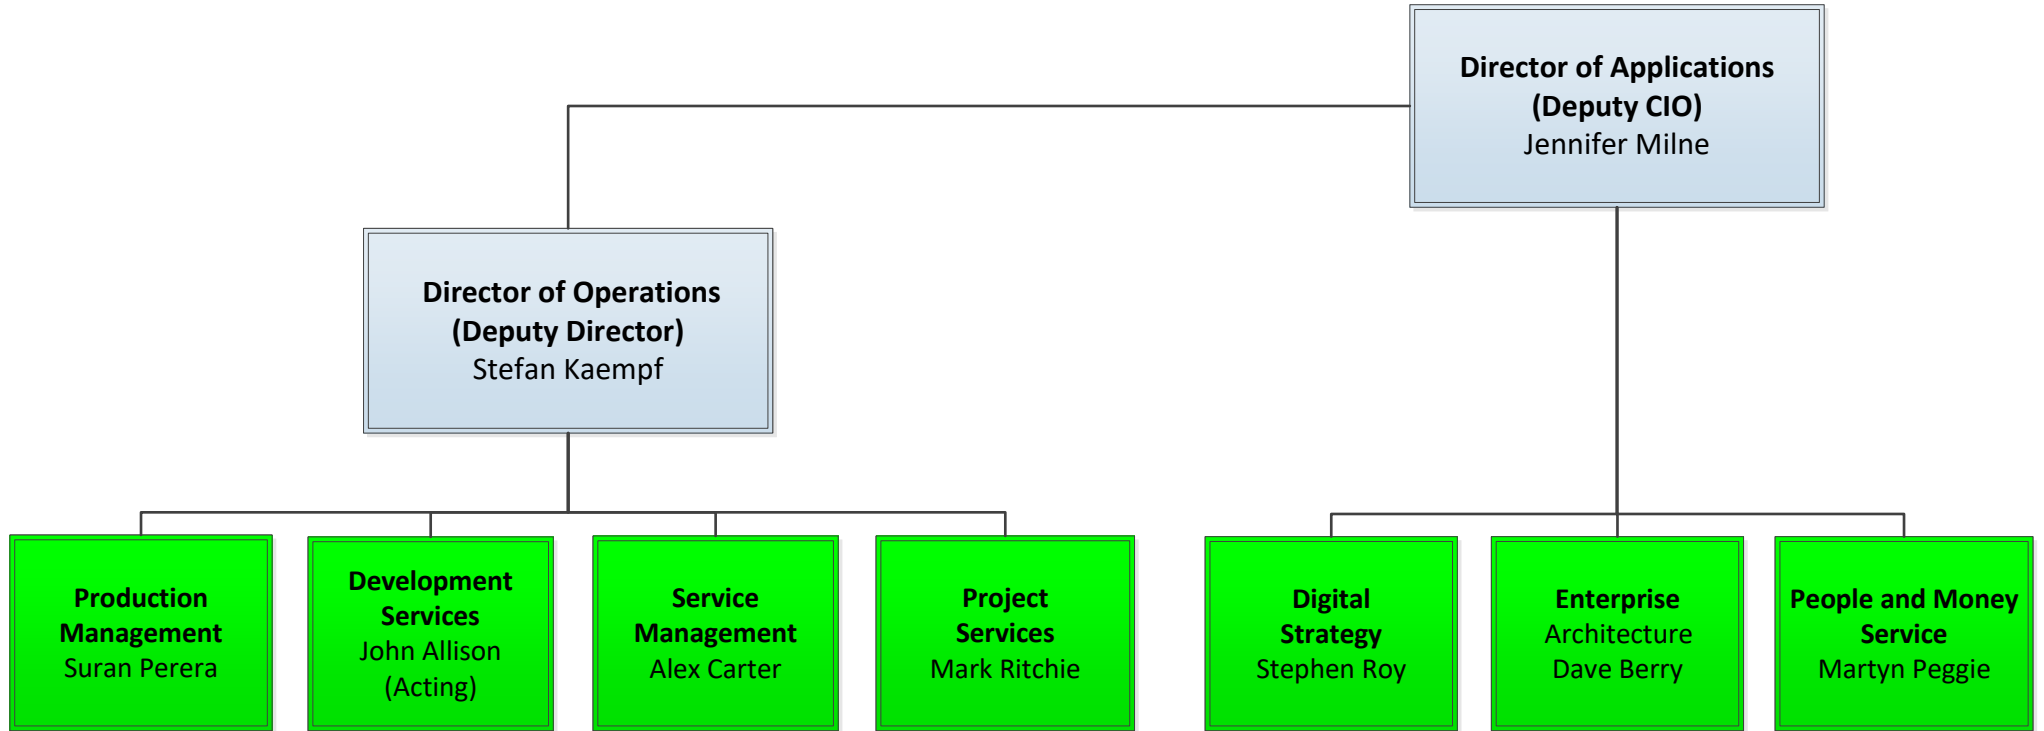

Applications Directorate

**Director of Applications
(Deputy CIO)**
Jennifer Milne

**Director of Operations
(Deputy Director)**
Stefan Kaempf

**Production
Management**
Suran Perera

**Applications Service Group –
CSG & SCE**
Adam Wheavil